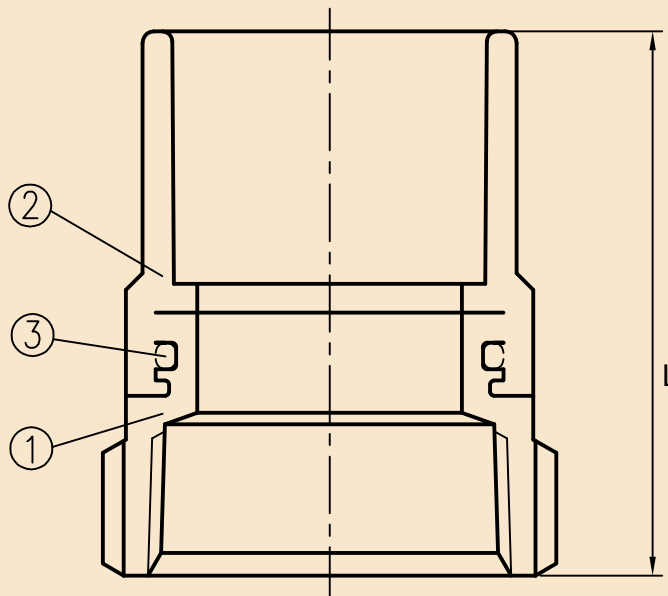

TRANSITION FITTINGS

CPVC TRANSITION FITTINGS

No.	Part	Material Specifications
1	Threaded Connector	B124-C37700
2	CPVC Connector	CPVC
3	O-Ring	EPDM

945 161 SERIES 1/2" CPVC X MALE IPS				
Size	Part #	Weight	Box	L (Open)
1/2"	945 161G	0.13	24/432	1.8
3/4"	945 161I	0.18	30/360	2.1

945 162 SERIES 1/2" CPVC X FEMALE IPS				
Size	Part #	Weight	Box	L (Open)
1/2"	945 162G	0.13	24/432	1.6
3/4"	945 162I	0.20	30/360	1.8